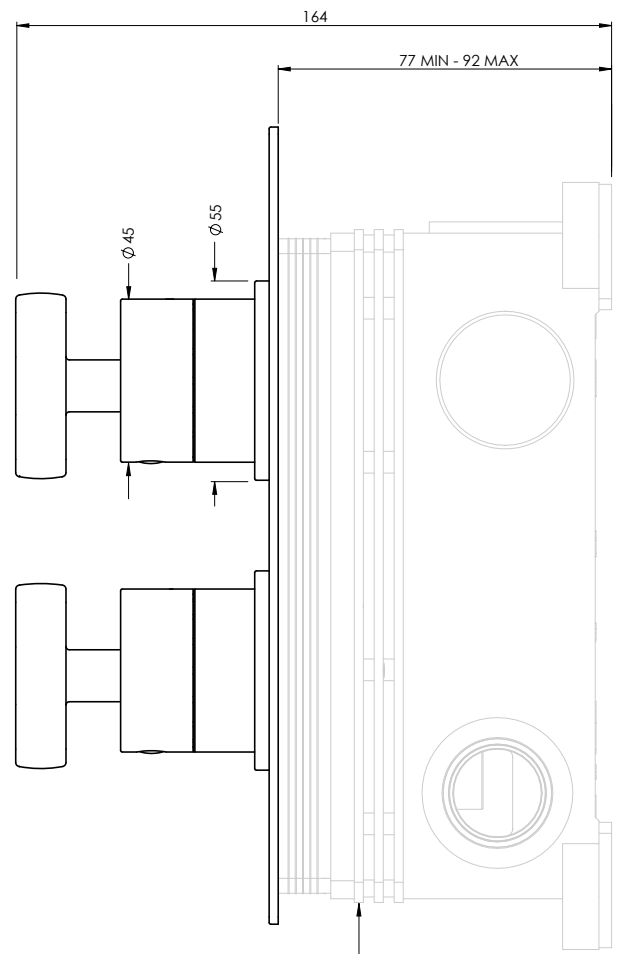

COALBROOK

BA3001

CONCEALED SHOWER VALVE
- 1 OUTLET

DATE: 01/09/21

REVISION: A

SEE DRAWING: CO3001 - 1 OUTLET C-BOX

DIMENSIONS IN MILLIMETRES

WHILST EVERY EFFORT IS MADE TO ENSURE THE ACCURACY OF THESE DATA SHEETS THEY ARE SUBJECT TO CHANGE WITHOUT NOTICE AS PART OF THE COMPANY'S PRODUCT DEVELOPMENT PROCESS