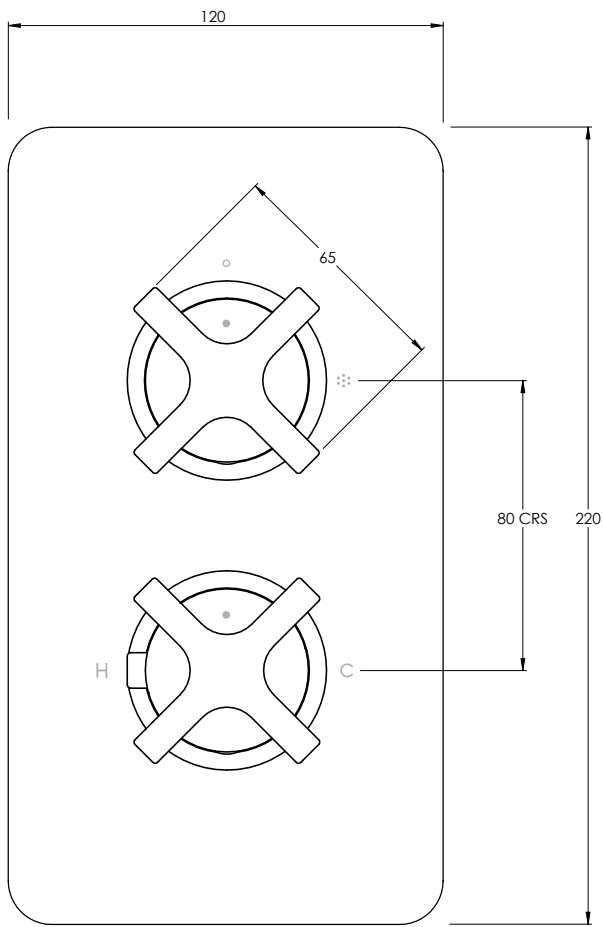

COALBROOK

BA3001

CONCEALED SHOWER VALVE
- 1 OUTLET

DATE: 01/09/21

REVISION: A

SEE DRAWING: CO3001 - 1 OUTLET C-BOX

DIMENSIONS IN MILLIMETRES

WHILST EVERY EFFORT IS MADE TO ENSURE THE ACCURACY OF THESE DATA SHEETS THEY ARE SUBJECT TO CHANGE WITHOUT NOTICE AS PART OF THE COMPANY'S PRODUCT DEVELOPMENT PROCESS